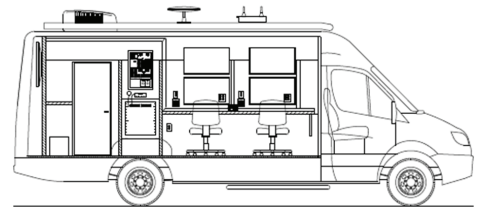

DRONE Command Vehicles

Drone Command Van Features

- Mercedes® Sprinter high top extended length, AWD
- Underhood generator
- Roof rack for antennas, drone radome, observation
- Two person workstation inside, one outside
- Exterior 55" daytime rated monitor
- Cradlepoint for Internet access
- Cell Phone booster for extended coverage
- 12 RU equipment rack w/UPS backup
- Standing height work table to service drones & charge batteries
- Off air HD antenna
- Weather station
- Shore power for full operation using external power source
- Rear Stabilizers for van stability
- Customization and other options available

*Drone Command Van (C-16-DRONE)
with OctAnt™ Omnidirectional Antenna*