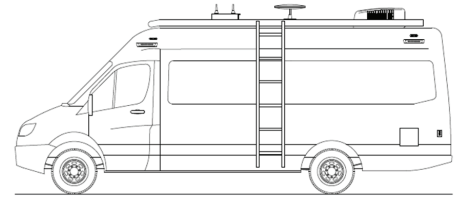

DRONE Command Vehicles

Drone Command Van Features

- Mercedes® Sprinter high top extended length, AWD
- Underhood generator
- Roof rack for antennas, drone radome, observation
- Two person workstation inside, one outside
- Exterior 55" daytime rated monitor
- Cradlepoint for Internet access
- Cell Phone booster for extended coverage
- 12 RU equipment rack w/UPS backup
- Standing height work table to service drones & charge batteries
- Off air HD antenna
- Weather station
- Shore power for full operation using external power source
- Rear Stabilizers for van stability
- Customization and other options available

*Drone Command Van (C-16-DRONE)
with OctAnt™ Omnidirectional Antenna*