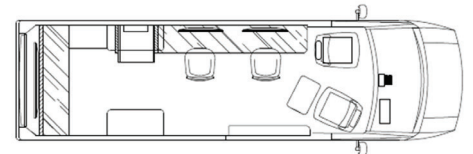

DRONE Command Vehicles

Drone Command Van Features

- Mercedes® Sprinter high top extended length, AWD
- Underhood generator
- Roof rack for antennas, drone radome, observation
- Two person workstation inside, one outside
- Exterior 55" daytime rated monitor
- Cradlepoint for Internet access
- Cell Phone booster for extended coverage
- 12 RU equipment rack w/UPS backup
- Standing height work table to service drones & charge batteries
- Off air HD antenna
- Weather station
- Shore power for full operation using external power source
- Rear Stabilizers for van stability
- Customization and other options available

*Drone Command Van (C-16-DRONE)
with OctAnt™ Omnidirectional Antenna*